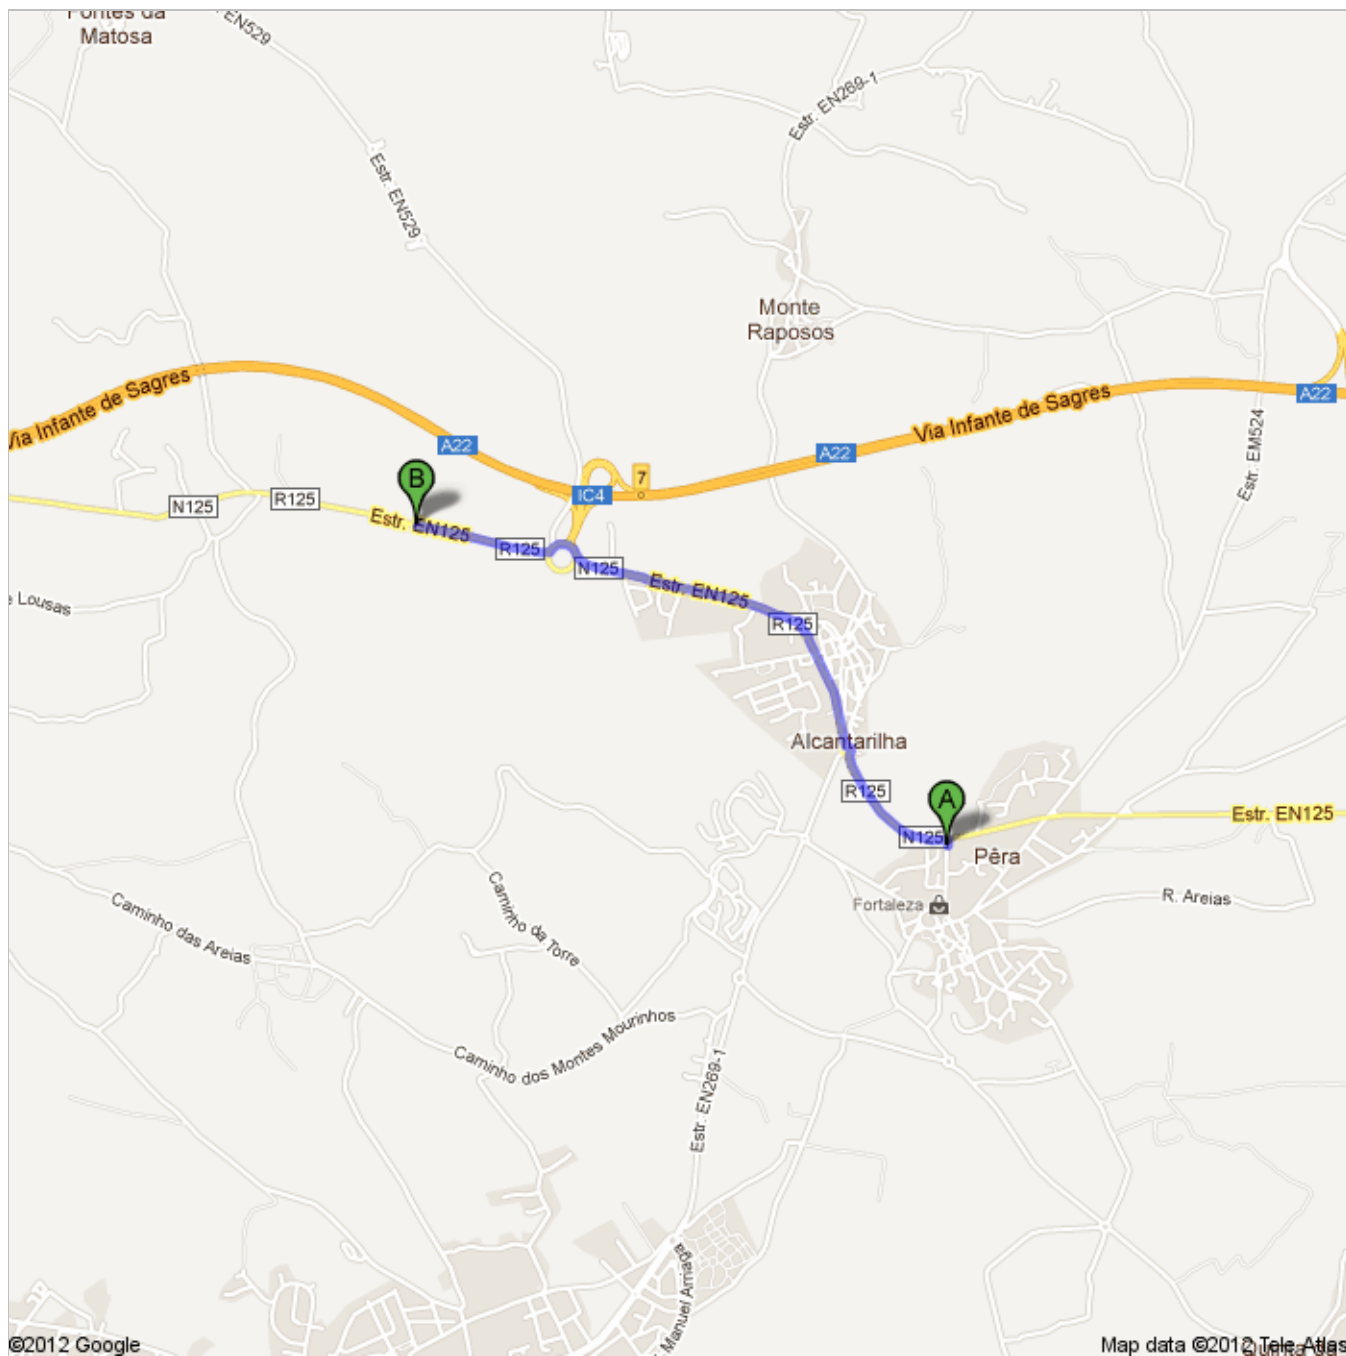

Directions to Aqualand

E.N. 125 - Sítio das Areias, 8365-908 Alcantarilha, Portugal - 282 320 230

2.8 km – about 6 mins

©2012 Google

Map data ©2012 Tele Atlas

Jardins de Pera

Rua Alexandre Herculano, 8365-204 Pêra,
Portugal - 289 591 810

1. Head **north** on **R. Alexandre Herculano** toward **Estr. EN125/N125**

go 25 m
total 25 m

2. Turn **left** onto **Estr. EN125/N125**
Continue to follow N125
Go through 3 roundabouts
About 6 mins

go 2.8 km
total 2.8 km

Aqualand

E.N. 125 - Sítio das Areias, 8365-908 Alcantarilha,
Portugal - 282 320 230

These directions are for planning purposes only. You may find that construction projects, traffic, weather, or other events may cause conditions to differ from the map results, and you should plan your route accordingly. You must obey all signs or notices regarding your route.

Map data ©2012 Tele Atlas